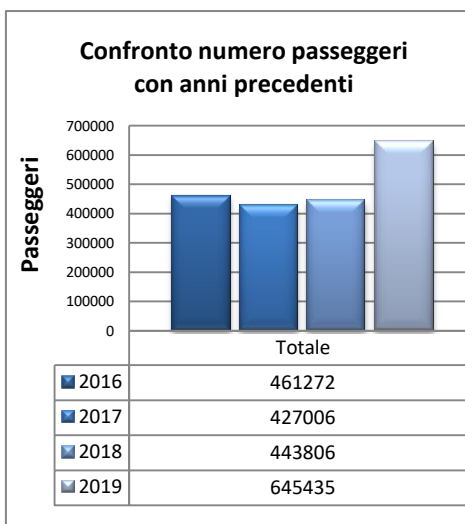

Calendario crociere La Spezia

2019

Scali e passeggeri per compagnia anno in corso		
Compagnia	Pax/Anno	Scali/Anno
AIDA	184.800	28
Azamara Cruises	1.424	2
Celebrity Cruises	30.570	11
Costa Crociere	55.180	15
Crystal Cruises	2.140	2
Cunard Line	2.014	1
Disney Cruise Line	2.400	1
MSC Crociere	168.299	31
Oceania Cruises	2.620	3
P & O Cruises	3.806	2
Pullmantur Cruises	12.796	7
Regent Seven Seas Cruises	1.450	2
Royal Caribbean Cruises	129.660	27
Seabourn	1.658	3
SeaDream Yacht Club	444	4
Silversea Cruises	1.146	3
Star Clippers	454	2
TUI Cruises	44.574	16
Totale complessivo	645.435	160

Statistiche non ufficiali provenienti da fonti Web - Non utilizzare per scopi professionali