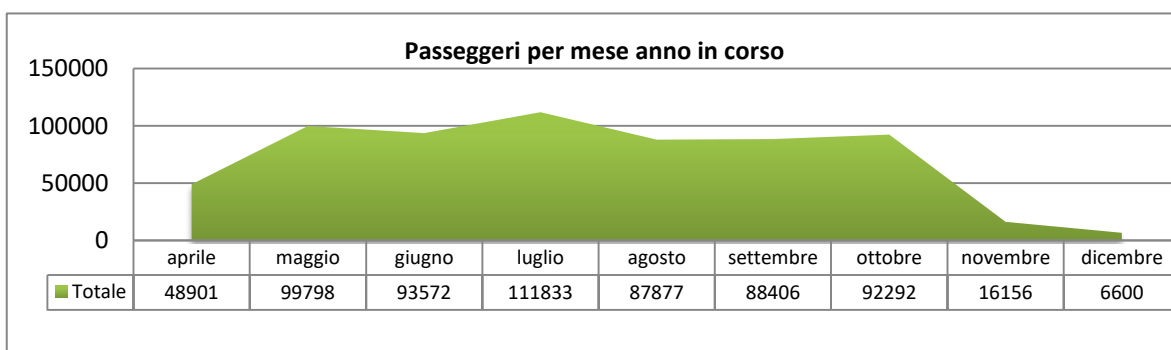

Calendario crociere La Spezia

2019

Scali e passeggeri per compagnia anno in corso		
Compagnia	Pax/Anno	Scali/Anno
AIDA	184.800	28
Azamara Cruises	1.424	2
Celebrity Cruises	30.570	11
Costa Crociere	55.180	15
Crystal Cruises	2.140	2
Cunard Line	2.014	1
Disney Cruise Line	2.400	1
MSC Crociere	168.299	31
Oceania Cruises	2.620	3
P & O Cruises	3.806	2
Pullmantur Cruises	12.796	7
Regent Seven Seas Cruises	1.450	2
Royal Caribbean Cruises	129.660	27
Seabourn	1.658	3
SeaDream Yacht Club	444	4
Silversea Cruises	1.146	3
Star Clippers	454	2
TUI Cruises	44.574	16
Totale complessivo	645.435	160

Statistiche non ufficiali provenienti da fonti Web - Non utilizzare per scopi professionali