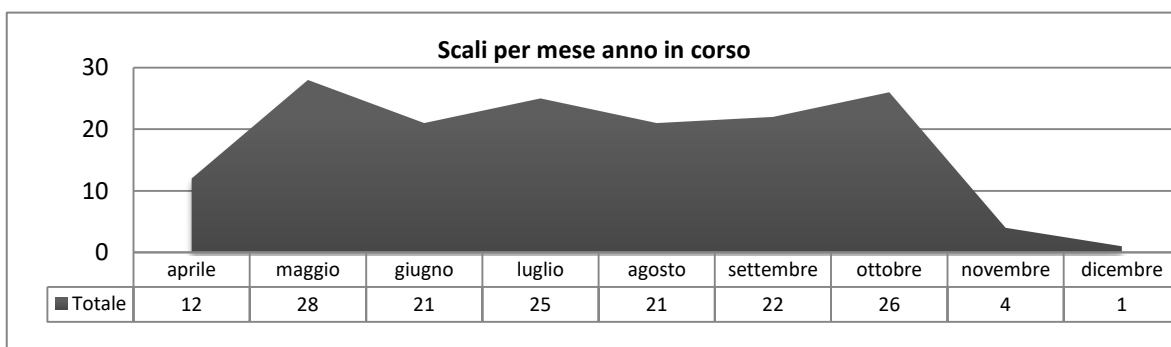

Calendario crociere La Spezia

2019

Scali e passeggeri per compagnia anno in corso		
Compagnia	Pax/Anno	Scali/Anno
AIDA	184.800	28
Azamara Cruises	1.424	2
Celebrity Cruises	30.570	11
Costa Crociere	55.180	15
Crystal Cruises	2.140	2
Cunard Line	2.014	1
Disney Cruise Line	2.400	1
MSC Crociere	168.299	31
Oceania Cruises	2.620	3
P & O Cruises	3.806	2
Pullmantur Cruises	12.796	7
Regent Seven Seas Cruises	1.450	2
Royal Caribbean Cruises	129.660	27
Seabourn	1.658	3
SeaDream Yacht Club	444	4
Silversea Cruises	1.146	3
Star Clippers	454	2
TUI Cruises	44.574	16
Totale complessivo	645.435	160

Statistiche non ufficiali provenienti da fonti Web - Non utilizzare per scopi professionali