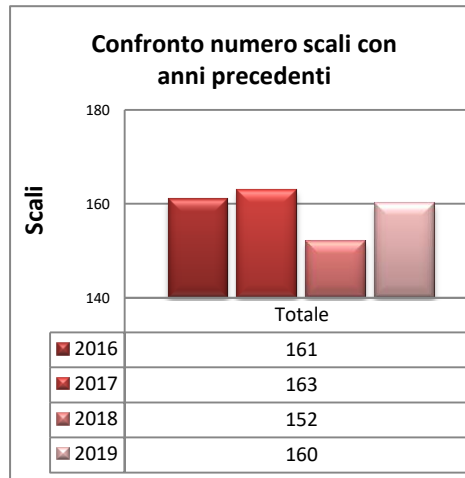

Calendario crociere La Spezia

2019

Scali e passeggeri per compagnia anno in corso		
Compagnia	Pax/Anno	Scali/Anno
AIDA	184.800	28
Azamara Cruises	1.424	2
Celebrity Cruises	30.570	11
Costa Crociere	55.180	15
Crystal Cruises	2.140	2
Cunard Line	2.014	1
Disney Cruise Line	2.400	1
MSC Crociere	168.299	31
Oceania Cruises	2.620	3
P & O Cruises	3.806	2
Pullmantur Cruises	12.796	7
Regent Seven Seas Cruises	1.450	2
Royal Caribbean Cruises	129.660	27
Seabourn	1.658	3
SeaDream Yacht Club	444	4
Silversea Cruises	1.146	3
Star Clippers	454	2
TUI Cruises	44.574	16
Totale complessivo	645.435	160

Statistiche non ufficiali provenienti da fonti Web - Non utilizzare per scopi professionali